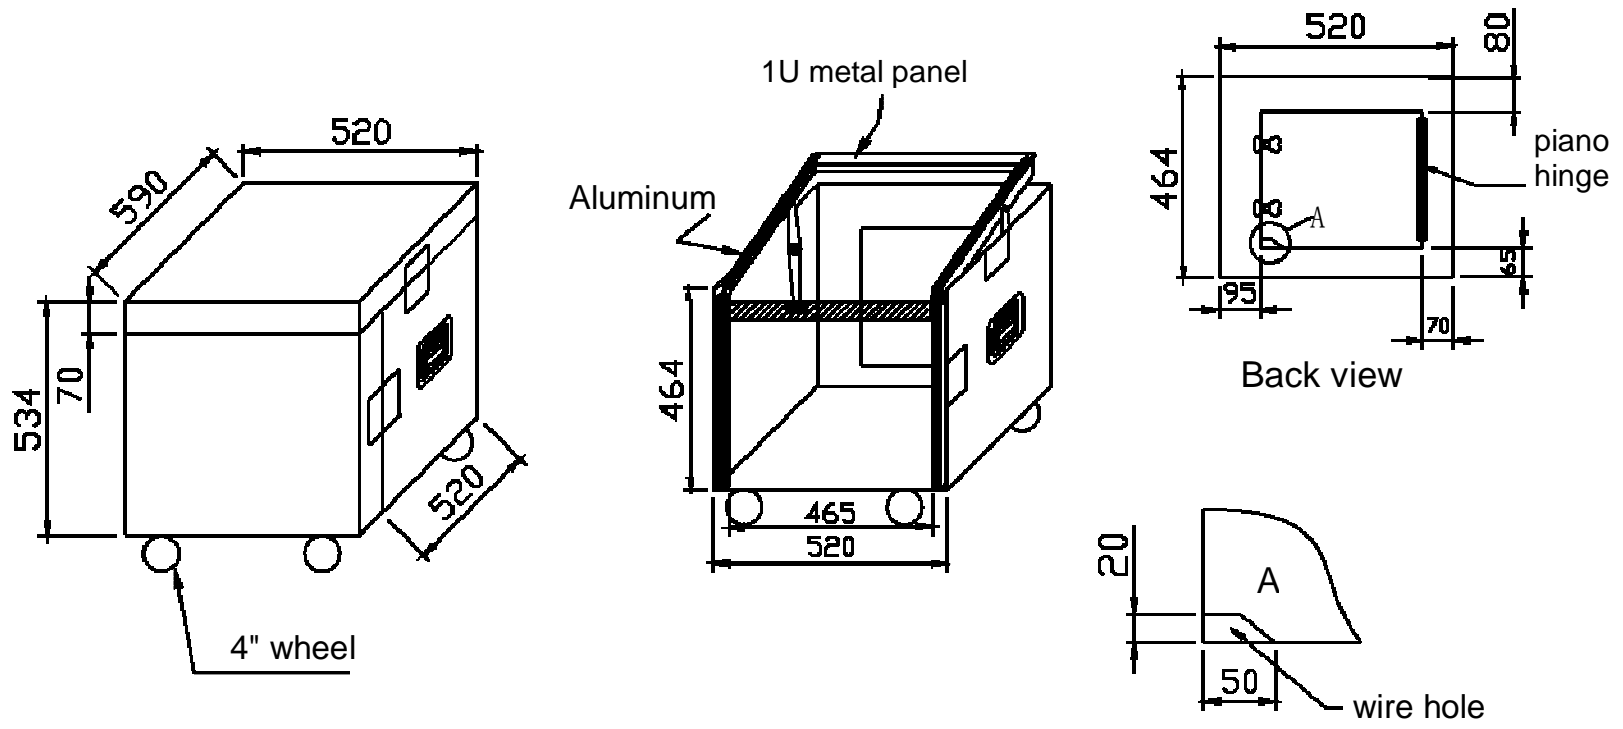

Y-L-R-10U  
 Outer dimensions: 520x590x534mm

9mm plywood, outer finish black laminated, painted black inside. 6 catches, 2 handles (with back plates of handle), 4 black wheels, Aluminum rails. 2 metal panels.