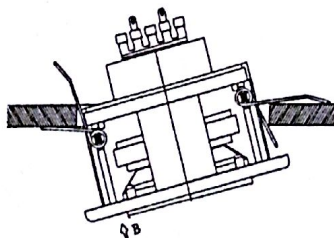

With GOLD color,suffix model number with "G" – Example :

Special colors are available in quantities of 1000 pcs or more per shipment.

- Dimensions : 100 ϕ X 95.5 D mm.
- Cutting hole : 92 ϕ mm.

Model No.	[REDACTED]		
Power Handling	6W		
Rated Input	8 Ω	100V	70.7V
Transformer Power Tappings	n.a.	1667 Ω /6W-3333 Ω /3W -6667 Ω /1.5W	833 Ω /6W-1667 Ω /3W -3333 Ω /1.5W
SPL (1W/1M)@1k Hz	85dB		
Max.SPL (6W/1M)	92dB		
Freq. Range(-10dB)	120 ~ 20k Hz		

INSTALLATION GUIDE

Step 1. Draw a 92 mm circle on the ceiling, then place the springs on two sides of speaker into the hole.

Step 2. Push up at "A" to fix the part of speaker on the ceiling

Step 3. Push up at "B" to complete the installation.