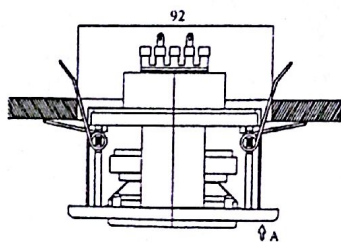

952.176
178
180
182

- Material : ABS with metal grille
- Color : Standard color is WHITE color.

With BLACK color,suffix model number with "B" – Example :

With CHROME color,suffix model number with "C" – Example :

With GOLD color,suffix model number with "G" – Example :

Special colors are available in quantities of 1000 pcs or more per shipment.

- Dimensions : 100 ϕ X 95.5 D mm.
- Cutting hole : 92 ϕ mm.

Model No.	[REDACTED]		
Power Handling	6W		
Rated Input	8 Ω	100V	70.7V
Transformer Power Tappings	n.a.	1667 Ω /6W-3333 Ω /3W -6667 Ω /1.5W	833 Ω /6W-1667 Ω /3W -3333 Ω /1.5W
SPL (1W/1M)@1k Hz	85dB		
Max.SPL (6W/1M)	92dB		
Freq. Range(-10dB)	120 ~ 20k Hz		

INSTALLATION GUIDE

Step 1. Draw a 92 mm circle on the ceiling, then place the springs on two sides of speaker into the hole.

Step 2. Push up at "A" to fix the part of speaker on the ceiling

Step 3. Push up at "B" to complete the installation.