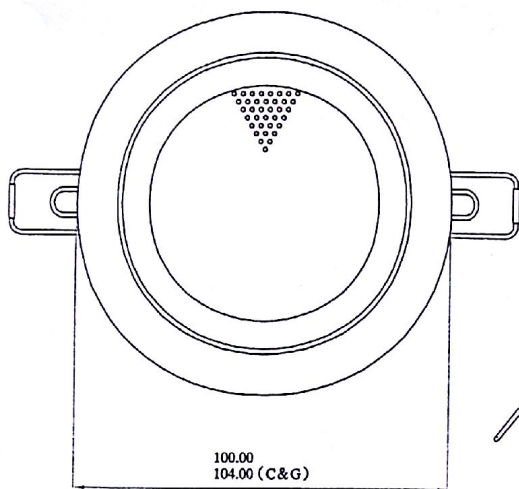

952.176
178
180
182

- Material : ABS with metal grille
- Color : Standard color is WHITE color.

With BLACK color,suffix model number with "B" – Example :

With CHROME color,suffix model number with "C" – Example :

With GOLD color,suffix model number with "G" – Example :

Special colors are available in quantities of 1000 pcs or more per shipment.

- Dimensions : 100 ϕ X 95.5 D mm.
- Cutting hole : 92 ϕ mm.

Model No.	[REDACTED]		
Power Handling	6W		
Rated Input	8 Ω	100V	70.7V
Transformer Power Tappings	n.a.	1667 Ω /6W-3333 Ω /3W -6667 Ω /1.5W	833 Ω /6W-1667 Ω /3W -3333 Ω /1.5W
SPL (1W/1M)@1k Hz	85dB		
Max.SPL (6W/1M)	92dB		
Freq. Range(-10dB)	120 ~ 20k Hz		

INSTALLATION GUIDE

Step 1. Draw a 92 mm circle on the ceiling, then place the springs on two sides of speaker into the hole.

Step 2. Push up at "A" to fix the part of speaker on the ceiling

Step 3. Push up at "B" to complete the installation.