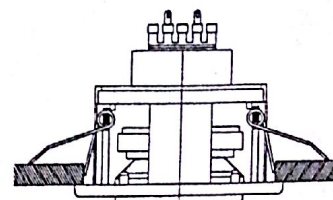

With GOLD color,suffix model number with "G" – Example :

Special colors are available in quantities of 1000 pcs or more per shipment.

- Dimensions : 100 ϕ X 95.5 D mm.
- Cutting hole : 92 ϕ mm.

Model No.	[REDACTED]		
Power Handling	6W		
Rated Input	8 Ω	100V	70.7V
Transformer Power Tappings	n.a.	1667 Ω /6W-3333 Ω /3W -6667 Ω /1.5W	833 Ω /6W-1667 Ω /3W -3333 Ω /1.5W
SPL (1W/1M)@1k Hz	85dB		
Max.SPL (6W/1M)	92dB		
Freq. Range(-10dB)	120 ~ 20k Hz		

INSTALLATION GUIDE

Step 1. Draw a 92 mm circle on the ceiling, then place the springs on two sides of speaker into the hole.

Step 2. Push up at "A" to fix the part of speaker on the ceiling

Step 3. Push up at "B" to complete the installation.