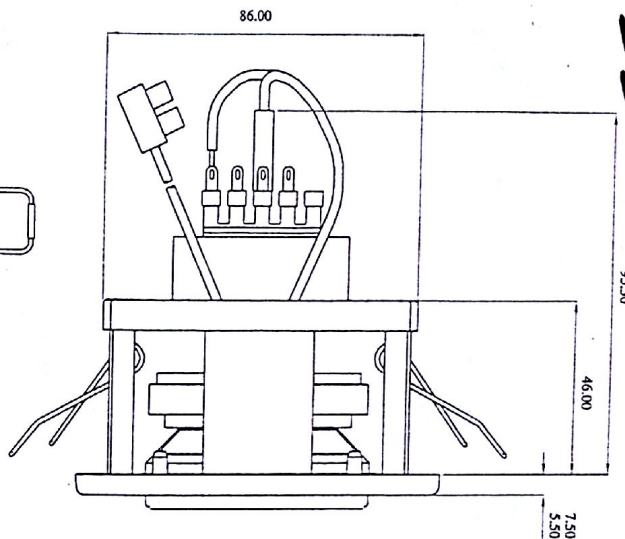

952.176
178
180
182

- Material : ABS with metal grille
- Color : Standard color is WHITE color.

With BLACK color,suffix model number with "B" – Example :

With CHROME color,suffix model number with "C" – Example :

With GOLD color,suffix model number with "G" – Example :

Special colors are available in quantities of 1000 pcs or more per shipment.

- Dimensions : 100 ϕ X 95.5 D mm.
- Cutting hole : 92 ϕ mm.

Model No.	[REDACTED]		
Power Handling	6W		
Rated Input	8 Ω	100V	70.7V
Transformer Power Tappings	n.a.	1667 Ω /6W-3333 Ω /3W -6667 Ω /1.5W	833 Ω /6W-1667 Ω /3W -3333 Ω /1.5W
SPL (1W/1M)@1k Hz	85dB		
Max.SPL (6W/1M)	92dB		
Freq. Range(-10dB)	120 ~ 20k Hz		

INSTALLATION GUIDE

Step 1. Draw a 92 mm circle on the ceiling, then place the springs on two sides of speaker into the hole.

Step 2. Push up at "A" to fix the part of speaker on the ceiling

Step 3. Push up at "B" to complete the installation.